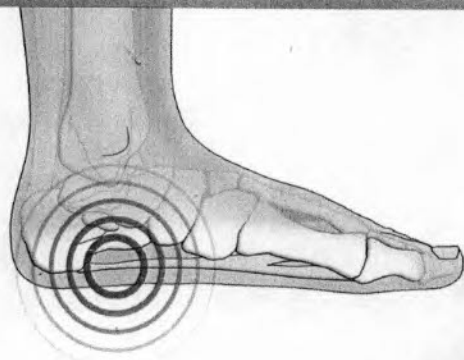

1/pk	Beige	Black	Price
#2 - fits ankle circumference 20-22 cm (8"-8.75")	#6020-#2	#6021-#2	\$16.75
#3 - fits ankle circumference 22-24 cm (8.75"-9.5")	#6020-#3	#6021-#3	\$16.75
#4 - fits ankle circumference 24-26 cm (9.5"-10.25")	#6020-#4	#6021-#4	\$16.75
#5 - fits ankle circumference 26-28 cm (10.25"-11")	#6020-#5	#6021-#5	\$16.75
#6 - fits ankle circumference 28-30 cm (11"-11.75")	#6020-#6	#6021-#6	\$16.75

Material content: 100% uncoated spandex (synthetic hypoallergenic elasthane).

New Design Improvements!
Less Dorsal Bunching,
Improved Heel Fit

Helpful for
Plantar Fasciitis
Treatment, Too

New!

FasciaFIX® Plantar Fasciitis Relief Sleeve

Eases Heel & Arch Pain

Soft, elasticized ankle with unique knitting pattern provides heel and arch compression to minimize swelling, support fascia ligament and relieve pain. Tactile 'nodules' help stimulate circulation. Worn over or under socks. Daytime or nighttime use to ease morning discomfort. Add this to your PF treatment protocol. Also helpful for Achilles tendon conditions. Provides 25-35 mmHG all over compression, with 30 mmHG at arch.

1/pk	Item#	Price
Small	#P6023-S	\$9.95
Medium	#P6023-M	\$9.95
Large	#P6023-L	\$9.95
XLarge	#P6023-XL	\$9.95

Sizing Chart

Small: Arch Circumference 5"- 7.5", shoe sizes W4 - 6.5
 Medium: Arch Circumference 7.5" - 10", shoe sizes M6 - 9.5 or W7 - 10.5
 Large: Arch Circumference 10" - 12.5", shoe sizes M10 - 13 or W11+
 Extra Large: Arch Circumference 12.5" - 15", shoe sizes M13.5+