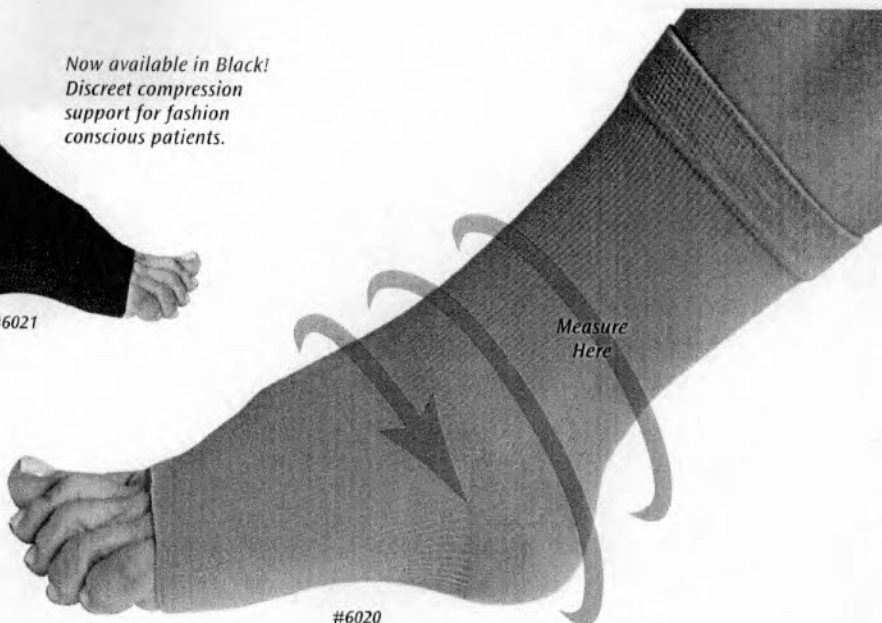

Now available in Black!
Discreet compression support for fashion conscious patients.

#6021

#6020

Pedi-Smart® Compression Anklet

Helps Control Edema After Injury or Surgery

- Provides graduated compression from metatarsals to calf to assure increased venous activity
- Eases pain, reduces swelling, speeds healing
- Lightweight elastic stretches comfortably for optimal fit
- Use conservatively following ankle sprains, post-op after foot or ankle surgery
- Provides Grade III compression (30-40mm Hg)

1/pk	Beige	Black	Price
#2 - fits ankle circumference 20-22 cm (8"-8.75")	#6020-#2	#6021-#2	\$16.75
#3 - fits ankle circumference 22-24 cm (8.75"-9.5")	#6020-#3	#6021-#3	\$16.75
#4 - fits ankle circumference 24-26 cm (9.5"-10.25")	#6020-#4	#6021-#4	\$16.75
#5 - fits ankle circumference 26-28 cm (10.25"-11")	#6020-#5	#6021-#5	\$16.75
#6 - fits ankle circumference 28-30 cm (11"-11.75")	#6020-#6	#6021-#6	\$16.75

Material content: 100% uncoated spandex (synthetic hypoallergenic elasthane).

New Design Improvements!
Less Dorsal Bunching,
Improved Heel Fit

Helpful for
Plantar Fasciitis
Treatment, Too

New!

FasciaFIX® Plantar Fasciitis Relief Sleeve

Eases Heel & Arch Pain

Soft, elasticized ankle with unique knitting pattern provides heel and arch compression to minimize swelling, support fascia ligament and relieve pain. Tactile 'nodules' help stimulate circulation. Worn over or under socks. Daytime or nighttime use to ease morning discomfort. Add this to your PF treatment protocol. Also helpful for Achilles tendon conditions. Provides 25-35 mmHG all over compression, with 30 mmHG at arch.